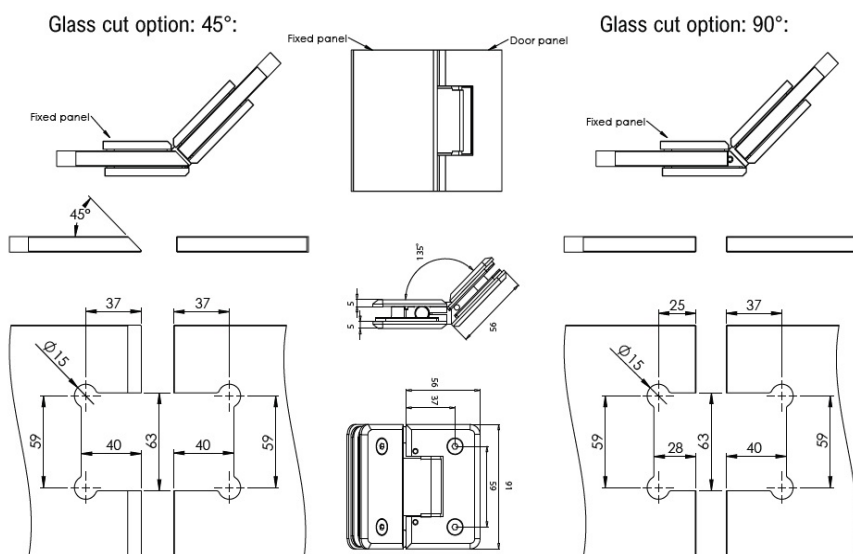

PRODUCT SHEET

Description:

Shower Hinge "CPH III", 135DG, CPL, Glass/Glass, 6-10mm. Glass Thickness, W/Angle Adjustment Function, & 15DG Return Function, Brass Material, Chamfered Edges

Item number:

15.24.061-0

Units	Box	Carton	HS Code	Barcode
Pcs.	1	10	8302100090	
				5704866502313

SISO A/S

Mileparken 11
DK-2740 Skovlunde
Denmark
VAT: DK 24786013

Phone +45 45 830 900

www.siso.dk
siso@siso.dk

Danske Bank
Nytorv Branch
Copenhagen
SWIFT: DABADKKK

Account no.
4180 3112 112936
IBAN Account
DK7230003112112936